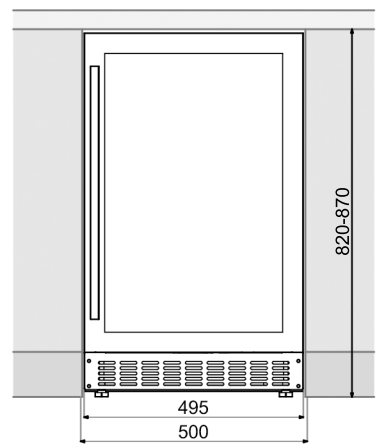

## DUNAVOX FLOW-38

DAUF-38.100DB

Front View

Side View

Top View