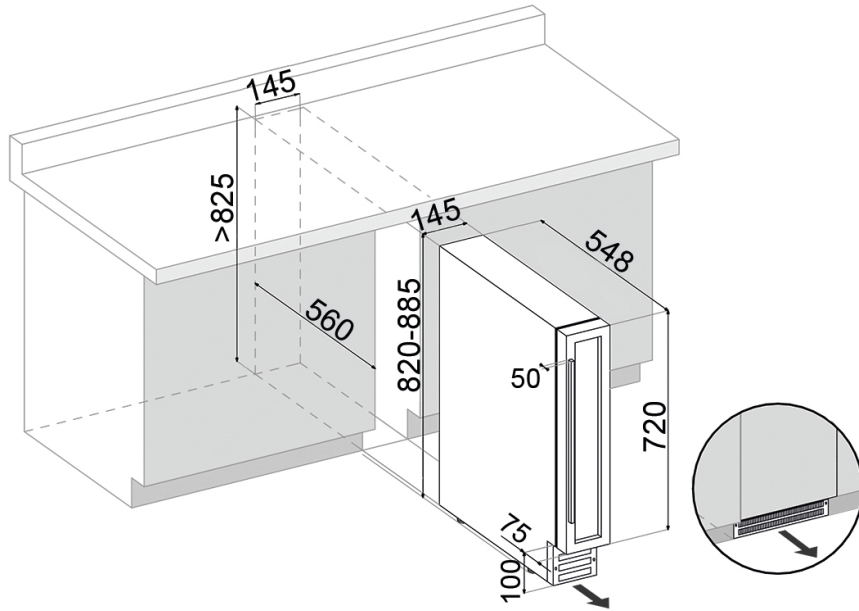

DUNAVOX FLOW-8

DAUF-8.23B, SS

If the wine cooler is installed within a fully enclosed cabinet, it is essential to ensure proper ventilation from the sides. To achieve this, avoid completely sealing the sides of the cabinet.

Front View

Side View

Top View