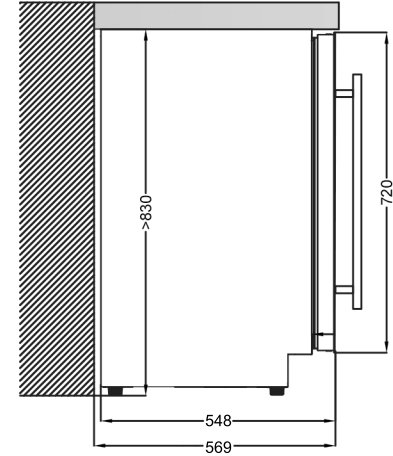

DUNAVOX FLOW-8

DAUF-8.23B, SS

If the wine cooler is installed within a fully enclosed cabinet, it is essential to ensure proper ventilation from the sides. To achieve this, avoid completely sealing the sides of the cabinet.

Front View

Side View

Top View