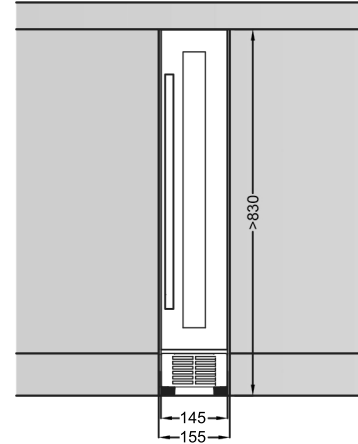

DUNAVOX FLOW-8

DAUF-8.23B, SS

If the wine cooler is installed within a fully enclosed cabinet, it is essential to ensure proper ventilation from the sides. To achieve this, avoid completely sealing the sides of the cabinet.

Front View

Side View

Top View